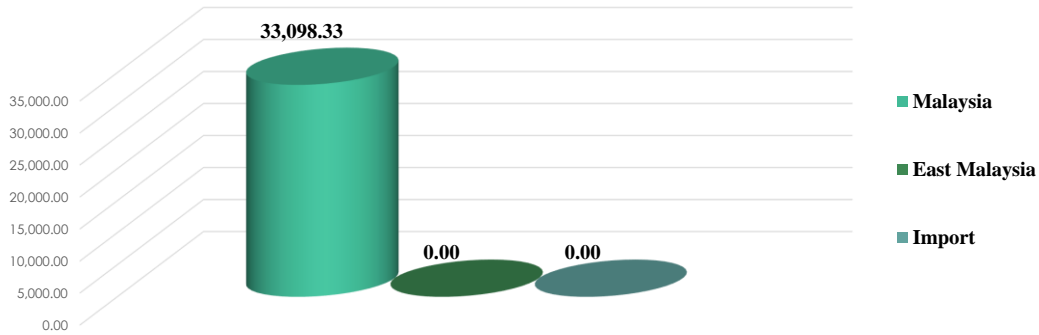

Mewaholeo Industries, Pasir Gudang, Year 2024 CPKO Traceability Score

Processing Refinery: Mewaholeo Industries Sdn Bhd, Pasir Gudang, Johor

Refinery Address: PLO 283, Jalan Besi Satu, Pasir Gudang Industrial Estate, 81700 Pasir Gudang, Johor, Malaysia.

GPS Coordinate: 1.446539, 103.902672

Delivery Period: January - June 2024

Product: Crude Palm Kernel Oil

Supplying Kernel Crushing Plant

No.	Country	No. of Crushing Plant	Total Receiving (MT)	Total Receiving (%)
i.	Peninsular Malaysia	5	33,098.33	100.00%
ii.	East Malaysia	0	0.00	0.00%
iii.	Import	0	0.00	0.00%
	Total	5	33,098.33	100.00%

No.	Refinery CPKO Traceability Score	Percentage (%)
1	Traceability to Kernel Crushing Plant %	100.00%
2	Traceability to Mill %	100.00%
3	Traceability to Plantation (**on Mewah's FFB Traceability Context)	66.64%

Mewaholeo Industries, Pasir Gudang CPKO Receiving Volume Summary (Jan - Jun 2024)