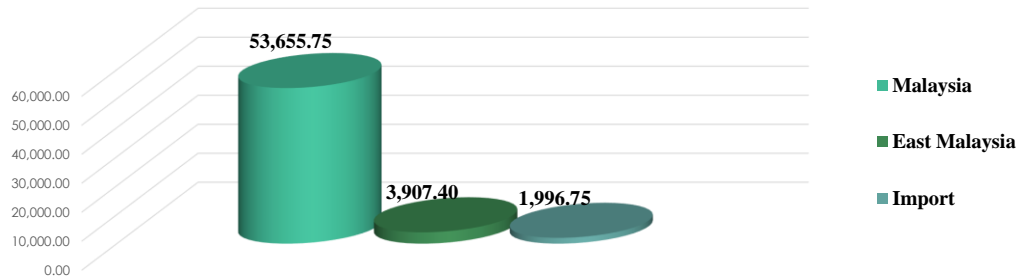

Mewaholeo Industries, Pasir Gudang, Year 2023 CPKO Traceability Score
Processing Refinery: Mewaholeo Industries Sdn Bhd, Pasir Gudang, Johor
Refinery Address: PLO 283, Jalan Besi Satu, Pasir Gudang Industrial Estate, 81700 Pasir Gudang, Johor, Malaysia.
GPS Coordinate: 1.446539, 103.902672
Delivery Period: January - June 2023
Product: Crude Palm Kernel Oil

Supplying Kernel Crushing Plant

No.	Country	No. of Crushing Plant	Total Receiving (MT)	Total Receiving (%)
i.	Peninsular Malaysia	5	53,655.75	90.09%
ii.	East Malaysia	1	3,907.40	6.56%
iii.	Import	1	1,996.75	3.35%
Total			59,559.90	100.00%

No.	Refinery CPKO Traceability Score	Percentage (%)
1	Traceability to Kernel Crushing Plant %	100.00%
2	Traceability to Mill %	100.00%
3	Traceability to Plantation (**on Mewah's FFB Traceability Context)	82.80%

Mewaholeo Industries, Pasir Gudang CPKO Receiving Volume Summary (Jan - Jun 2023)