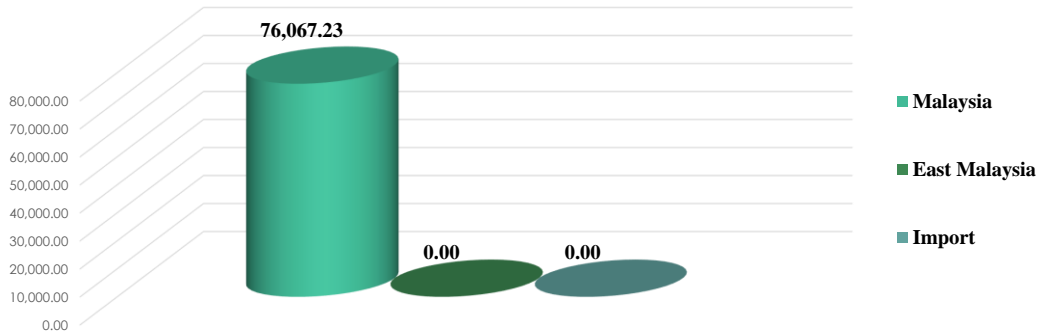

Mewaholeo Industries, Pasir Gudang, Year 2024 CPKO Traceability Score

Processing Refinery: Mewaholeo Industries Sdn Bhd, Pasir Gudang, Johor

Refinery Address: PLO 283, Jalan Besi Satu, Pasir Gudang Industrial Estate, 81700 Pasir Gudang, Johor, Malaysia.

GPS Coordinate: 1.446539, 103.902672

Delivery Period: January - December 2024

Product: Crude Palm Kernel Oil

Supplying Kernel Crushing Plant

No.	Country	No. of Crushing Plant	Total Receiving (MT)	Total Receiving (%)
i.	Peninsular Malaysia	9	76,067.23	100.00%
ii.	East Malaysia	0	0.00	0.00%
iii.	Import	0	0.00	0.00%
	Total	9	76,067.23	100.00%

No.	Refinery CPKO Traceability Score	Percentage (%)
1	Traceability to Kernel Crushing Plant %	100.00%
2	Traceability to Mill %	100.00%
3	Traceability to Plantation (**on Mewah's FFB Traceability Context)	73.78%

Mewaholeo Industries, Pasir Gudang CPKO Receiving Volume Summary (Jan - Dec 2024)