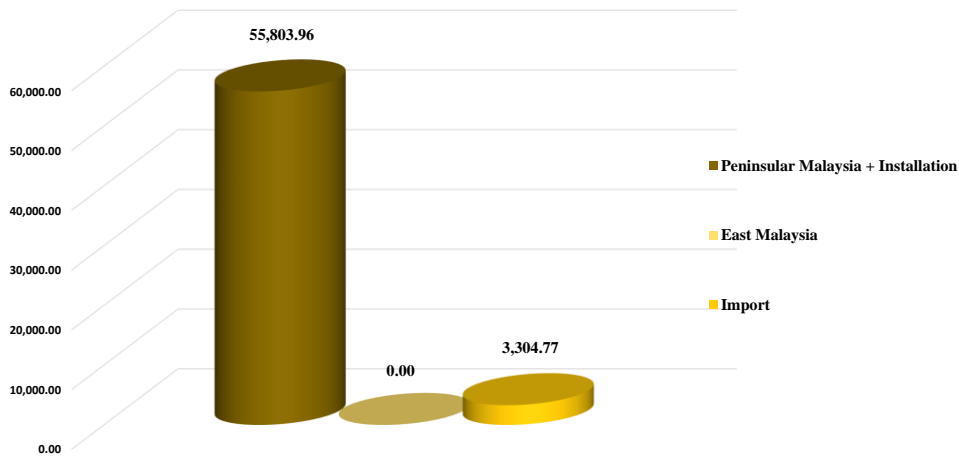

Mewah-Oils Sdn Bhd, Port Klang, Selangor, January - June 2023 CPKO Traceability Score

Processing Refinery: Mewah Oils Sdn Bhd, Port Klang, Selangor

Refinery Address: Lot 40, Section 4, Fasa 2A, Pulau Indah Industrial Park, Port Klang, 42920, Pulau Indah, Selangor

GPS Location: 2.96906, 101.32687

Delivery Period: January - June 2023

Product: Crude Palm Kernel Oil

Supplying Kernel Crushing Plant

No.	Country	No. of Crushing Plant	Total Receiving (MT)	Total Receiving (%)
i.	Peninsular Malaysia + Installation	14	55,803.96	94.41%
ii.	East Malaysia	0	0.00	0.00%
iii.	Import	3	3,304.77	5.59%
Total		17	59,108.73	100.00%

No.	Refinery CPKO Traceability Score	Percentage (%)
1	Traceability to Kernel Crushing Plant %	100.00%
2	Traceability to Mill %	100.00%
3	Traceability to Plantation (**on Mewah's FFB Traceability Context)	88.50%

Mewah-Oils, Port Klang CPKO Receiving Volume Summary (Jan - Jun 2023)