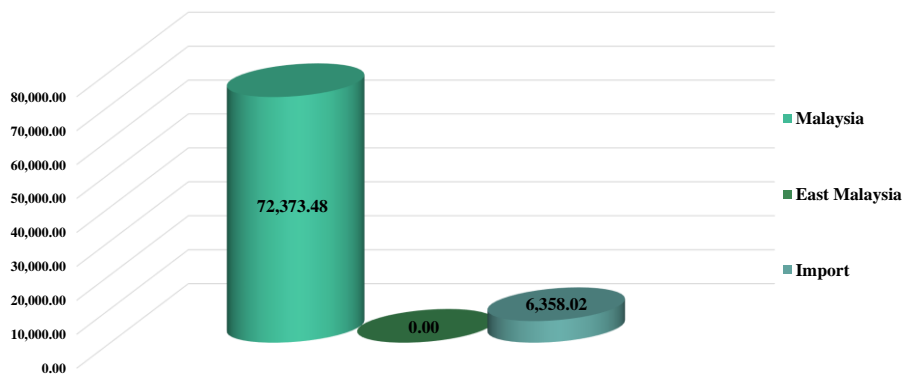

Mewaholeo Industries, Pasir Gudang, Year 2022 CPKO Traceability Score

Processing Refinery: Mewaholeo Industries Sdn Bhd, Pasir Gudang, Johor

Refinery Address: PLO 283, Jalan Besi Satu, Pasir Gudang Industrial Estate, 81700 Pasir Gudang, Johor, Malaysia.

GPS Location: 1.446539, 103.902672

Delivery Period: January - December'2022

Product: Crude Palm Kernel Oil

Supplying Kernel Crushing Plant

No.	Country	No. of Crushing Plant	Total Receiving (MT)	Total Receiving (%)
a.	Peninsular Malaysia	8	72,373.48	91.92%
b.	East Malaysia	-	-	-
c.	Import	2	6,358.02	8.08%
Total			78,731.51	100.00%

No.	Refinery CPKO Traceability Score	Percentage (%)
1	Traceability to Kernel Crushing Plant %	100.00%
2	Traceability to Mill %	100.00%
3	Traceability to Plantation (**on Mewah's FFB Traceability Context)	81.95%

Mewaholeo Industries, Pasir Gudang CPKO Receiving Volume Summary (Jan - Dec 2022)