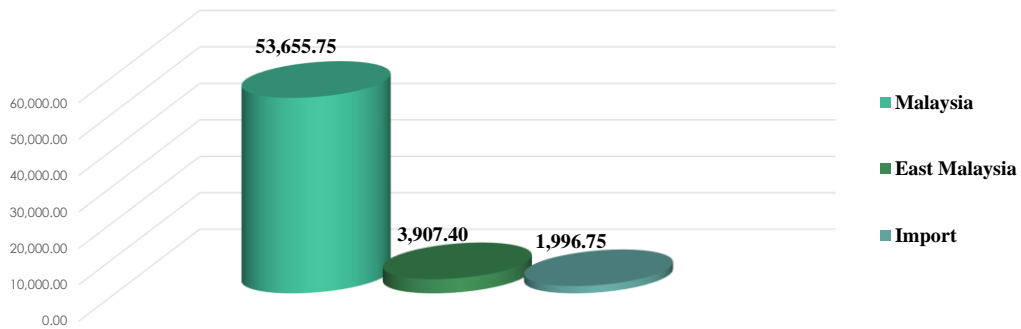

Mewaholeo Industries, Pasir Gudang, Year 2023 CPKO Traceability Score

Processing Refinery: Mewaholeo Industries Sdn Bhd, Pasir Gudang, Johor

Refinery Address: PLO 283, Jalan Besi Satu, Pasir Gudang Industrial Estate, 81700 Pasir Gudang, Johor, Malaysia.

GPS Coordinate: 1.446539, 103.902672

Delivery Period: January - June 2023

Product: Crude Palm Kernel Oil

Suppling Kernel Crushing Plant

No.	Country	No. of Crushing Plant	Total Receiving (MT)	Total Receiving (%)
i.	Peninsular Malaysia	5	53,655.75	90.09%
ii.	East Malaysia	1	3,907.40	6.56%
iii.	Import	1	1,996.75	3.35%
Total			59,559.90	100.00%

No.	Refinery CPKO Traceability Score	Percentage (%)
1	Traceability to Kernel Crushing Plant %	100.00%
2	Traceability to Mill %	100.00%
3	Traceability to Plantation (**on Mewah's FFB Traceability Context)	82.80%

Mewaholeo Industries, Pasir Gudang CPKO Receiving Volume Summary (Jan - Jun 2023)